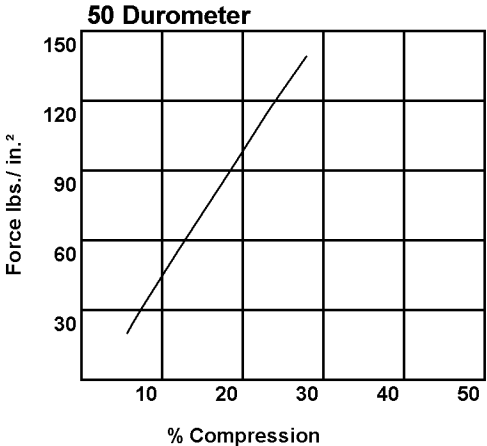

Diversified Silicone Products Inc.
13937 Rosecrans Ave.
Santa Fe Springs, CA 90670
(562) 404-8942 fax:(562)404-1323

Compression Modulus (at room temperature)
Silicone Solid Rubber