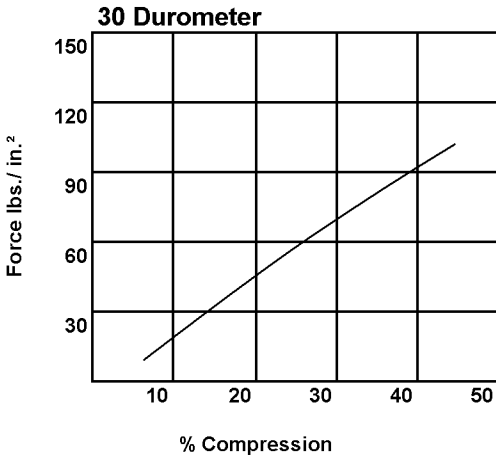

Diversified Silicone Products Inc.
13937 Rosecrans Ave.
Santa Fe Springs, CA 90670
(562) 404-8942 fax:(562)404-1323

Compression Modulus (at room temperature)
Silicone Solid Rubber