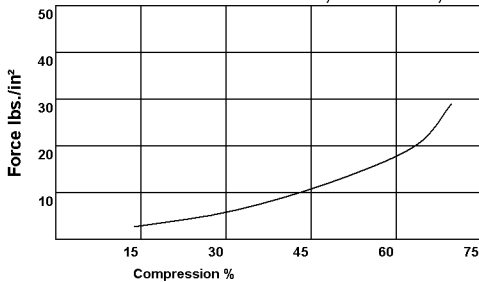

SOFT DENSITY - DSP1135S, DSP1145S,DSP1125S,DSP1115S