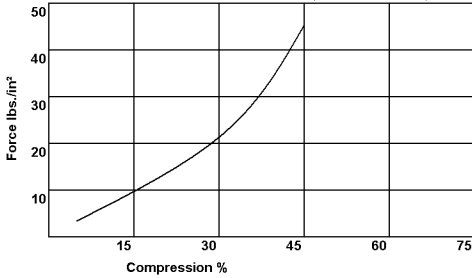

Diversified Silicone Products Inc.

13937 Rosecrans Ave.
Santa Fe Springs, CA 90670
(562) 404-8942 fax:(562)404-1323

Compression Modulus (at room temperature)

Silicone Sponge Rubber

FIRM DENSITY - DSP1135F, DSP1145F,DSP1125F,DSP1115F