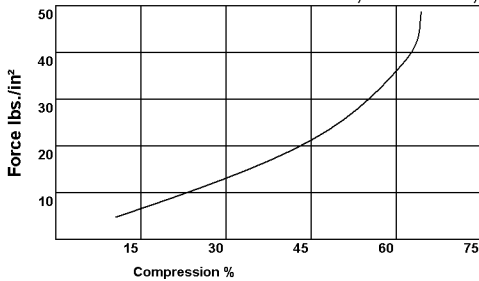

MEDIUM DENSITY - DSP1135M, DSP1145M,DSP1125M,DSP1115M