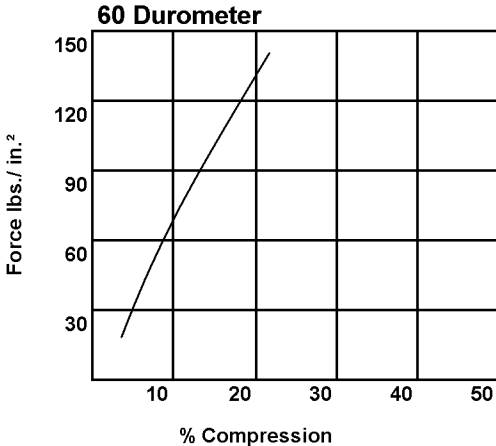

Diversified Silicone Products Inc.
13937 Rosecrans Ave.
Santa Fe Springs, CA 90670
(562) 404-8942 fax:(562)404-1323

Compression Modulus (at room temperature)
Silicone Solid Rubber