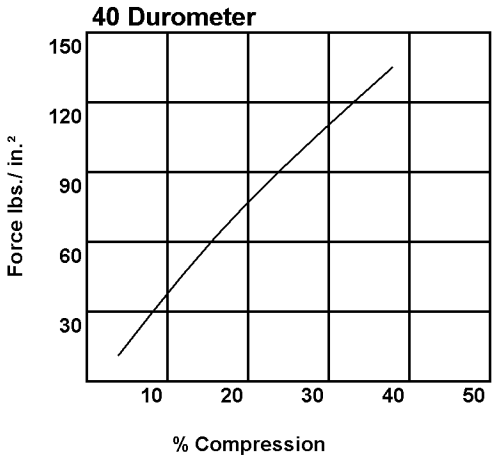

Diversified Silicone Products Inc.
13937 Rosecrans Ave.
Santa Fe Springs, CA 90670
(562) 404-8942 fax:(562)404-1323

Compression Modulus (at room temperature)
Silicone Solid Rubber