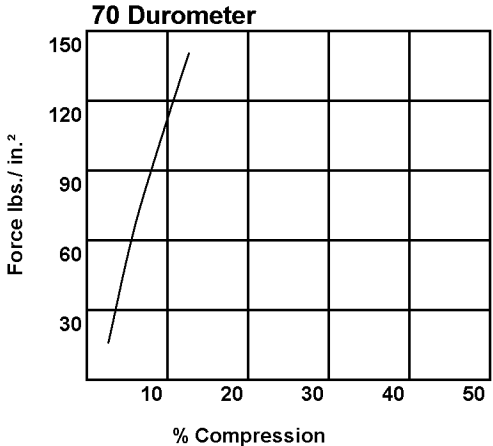

Diversified Silicone Products Inc.
13937 Rosecrans Ave.
Santa Fe Springs, CA 90670
(562) 404-8942 fax:(562)404-1323

Compression Modulus (at room temperature)
Silicone Solid Rubber